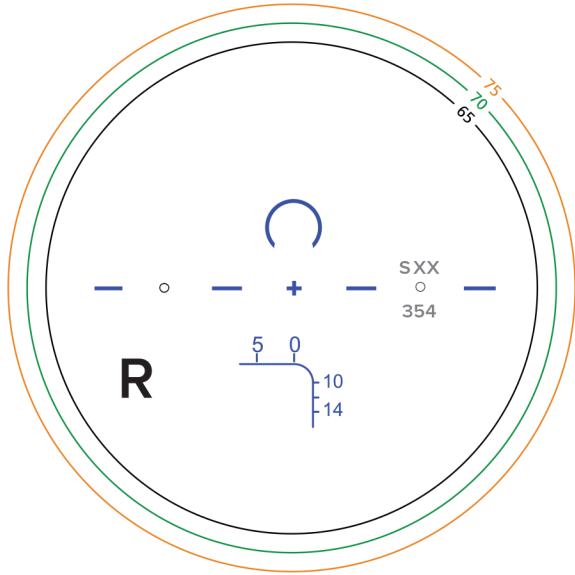

Materials:

50 = 1.50 53 = Trivex 59 = 1.59 60 = 1.60 67 = 1.67 74 = 1.74

SEIKO Surmount/Ws

Trademark:
S = Surmount
W = Surmount Ws
Inset Value (XX)