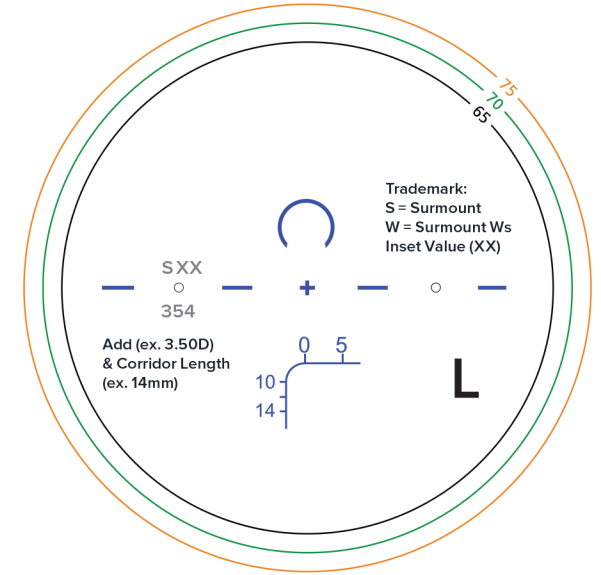

Materials:

50 = 1.50 53 = Trivex 59 = 1.59 60 = 1.60 67 = 1.67 74 = 1.74

SEIKO Surmount/Ws

Trademark:
S = Surmount
W = Surmount Ws
Inset Value (XX)