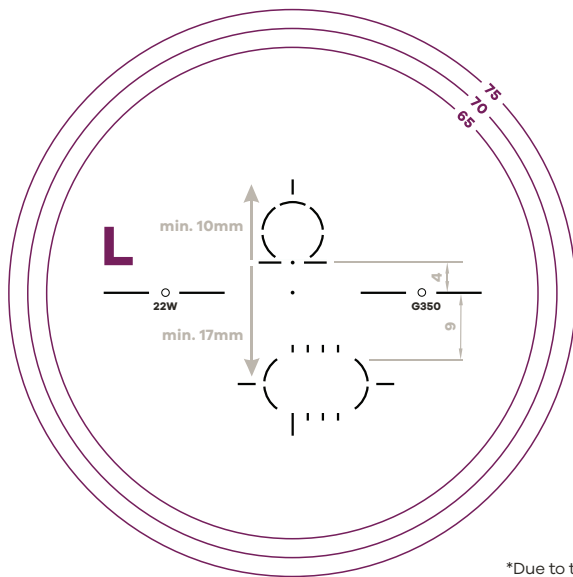

11

Corridor Length GG1 = 11mm GG3 = 13mm

Engravings	1.50	1.53	1.59	1.60	1.67	1.74
LC ELITE 2 BSP 11	GG11	GG1X	GG1P	GG13	GG15	GG17
LC ELITE 2 BSP 13	GG31	GG3X	GG3P	GG33	GG35	GG37

13

*Due to the nature of how the lenses are produced, actual room for cutout may be shown-inset values may vary.

15

Corridor Length GG5 = 15mm GG7 = 17mm

Engravings	1.50	1.53	1.59	1.60	1.67	1.74
LC ELITE 2 BSP 15	GG51	GG5X	GG5P	GG53	GG55	GG57
LC ELITE 2 BSP 17	GG71	GG7X	GG7P	GG73	GG75	GG77

17

*Due to the nature of how the lenses are produced, actual room for cutout may be shown-inset values may vary.