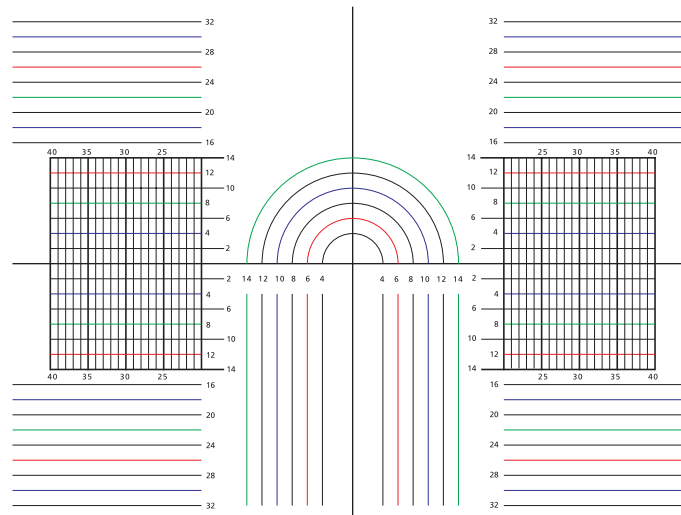

11

Corridor Length GG1 = 11mm GG3 = 13mm

Engravings	1.50	1.53	1.59	1.60	1.67	1.74
LC ELITE 2 BSP 11	GG11	GG1X	GG1P	GG13	GG15	GG17
LC ELITE 2 BSP 13	GG31	GG3X	GG3P	GG33	GG35	GG37

13

*Due to the nature of how the lenses are produced, actual room for cutout may be shown-inset values may vary.

15

Corridor Length GG5 = 15mm GG7 = 17mm

Engravings	1.50	1.53	1.59	1.60	1.67	1.74
LC ELITE 2 BSP 15	GG51	GG5X	GG5P	GG53	GG55	GG57
LC ELITE 2 BSP 17	GG71	GG7X	GG7P	GG73	GG75	GG77

17

*Due to the nature of how the lenses are produced, actual room for cutout may be shown-inset values may vary.