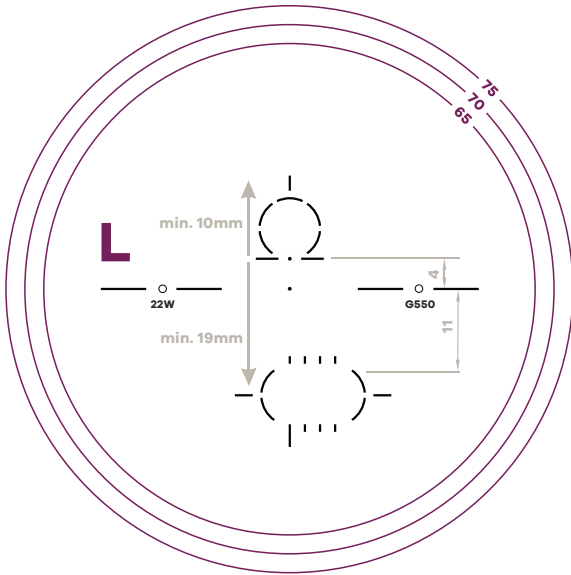

11

Corridor Length GG1 = 11mm GG3 = 13mm

Engravings	1.50	1.53	1.59	1.60	1.67	1.74
LC ELITE 2 BSP 11	GG11	GG1X	GG1P	GG13	GG15	GG17
LC ELITE 2 BSP 13	GG31	GG3X	GG3P	GG33	GG35	GG37

13

*Due to the nature of how the lenses are produced, actual room for cutout may be shown-inset values may vary.

15

Corridor Length GG5 = 15mm GG7 = 17mm

Engravings	1.50	1.53	1.59	1.60	1.67	1.74
LC ELITE 2 BSP 15	GG51	GG5X	GG5P	GG53	GG55	GG57
LC ELITE 2 BSP 17	GG71	GG7X	GG7P	GG73	GG75	GG77

17

*Due to the nature of how the lenses are produced, actual room for cutout may be shown-inset values may vary.