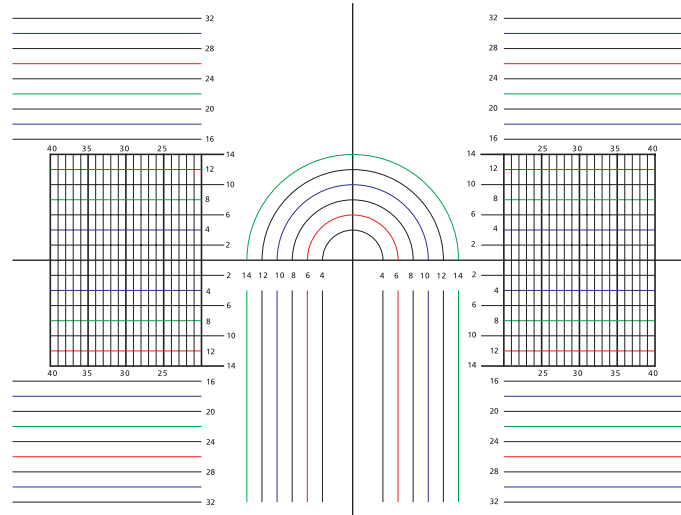

11

Corridor Length GG1 = 11mm GG3 = 13mm

Engravings	1.50	1.53	1.59	1.60	1.67	1.74
LC ELITE 2 BSP 11	GG11	GG1X	GG1P	GG13	GG15	GG17
LC ELITE 2 BSP 13	GG31	GG3X	GG3P	GG33	GG35	GG37

13

*Due to the nature of how the lenses are produced, actual room for cutout may be shown-inset values may vary.

15

Corridor Length GG5 = 15mm GG7 = 17mm

Engravings	1.50	1.53	1.59	1.60	1.67	1.74
LC ELITE 2 BSP 15	GG51	GG5X	GG5P	GG53	GG55	GG57
LC ELITE 2 BSP 17	GG71	GG7X	GG7P	GG73	GG75	GG77

17

*Due to the nature of how the lenses are produced, actual room for cutout may be shown-inset values may vary.