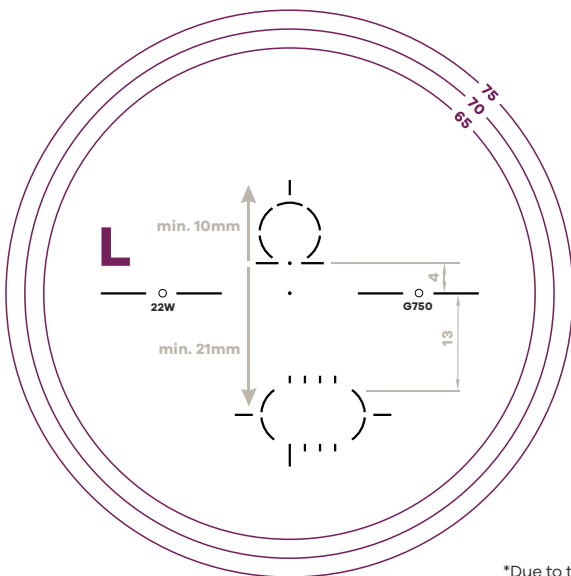

11

Corridor Length GG1 = 11mm GG3 = 13mm

Engravings	1.50	1.53	1.59	1.60	1.67	1.74
LC ELITE 2 BSP 11	GG11	GG1X	GG1P	GG13	GG15	GG17
LC ELITE 2 BSP 13	GG31	GG3X	GG3P	GG33	GG35	GG37

13

*Due to the nature of how the lenses are produced, actual room for cutout may be shown-inset values may vary.

15

Corridor Length GG5 = 15mm GG7 = 17mm

Engravings	1.50	1.53	1.59	1.60	1.67	1.74
LC ELITE 2 BSP 15	GG51	GG5X	GG5P	GG53	GG55	GG57
LC ELITE 2 BSP 17	GG71	GG7X	GG7P	GG73	GG75	GG77

17

*Due to the nature of how the lenses are produced, actual room for cutout may be shown-inset values may vary.