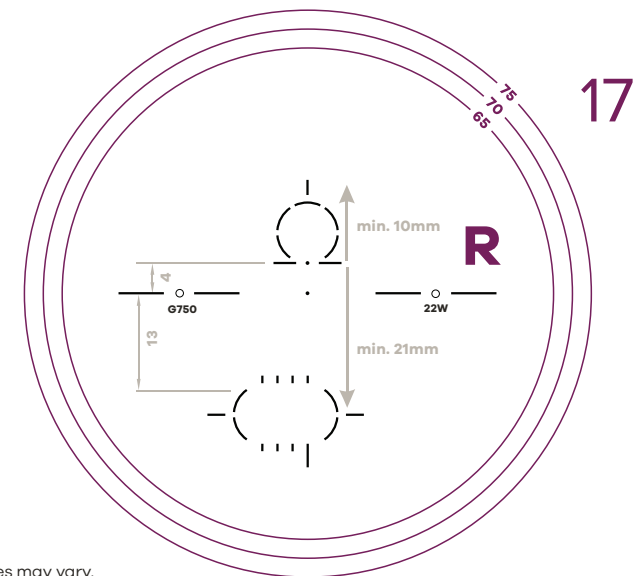

11

Corridor Length GG1 = 11mm GG3 = 13mm

Engravings	1.50	1.53	1.59	1.60	1.67	1.74
LC ELITE 2 BSP 11	GG11	GG1X	GG1P	GG13	GG15	GG17
LC ELITE 2 BSP 13	GG31	GG3X	GG3P	GG33	GG35	GG37

13

*Due to the nature of how the lenses are produced, actual room for cutout may be shown-inset values may vary.

15

Corridor Length GG5 = 15mm GG7 = 17mm

Engravings	1.50	1.53	1.59	1.60	1.67	1.74
LC ELITE 2 BSP 15	GG51	GG5X	GG5P	GG53	GG55	GG57
LC ELITE 2 BSP 17	GG71	GG7X	GG7P	GG73	GG75	GG77

17

*Due to the nature of how the lenses are produced, actual room for cutout may be shown-inset values may vary.