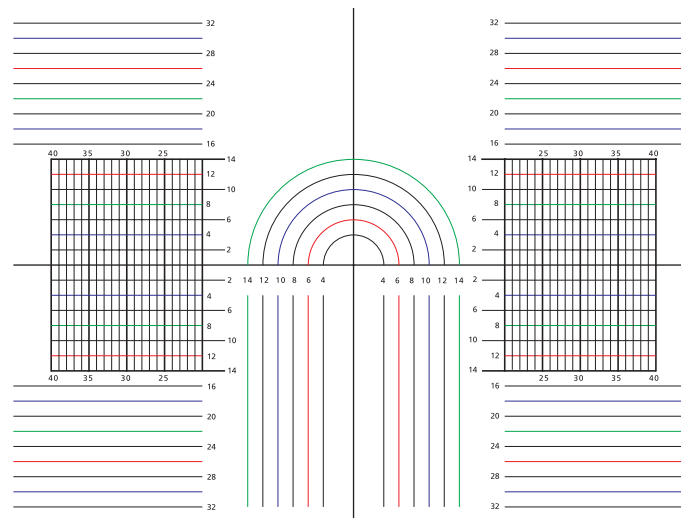

11

Corridor Length GG1 = 11mm GG3 = 13mm

Engravings	1.50	1.53	1.59	1.60	1.67	1.74
LC ELITE 2 BSP 11	GG11	GG1X	GG1P	GG13	GG15	GG17
LC ELITE 2 BSP 13	GG31	GG3X	GG3P	GG33	GG35	GG37

13

*Due to the nature of how the lenses are produced, actual room for cutout may be shown-inset values may vary.

15

Corridor Length GG5 = 15mm GG7 = 17mm

Engravings	1.50	1.53	1.59	1.60	1.67	1.74
LC ELITE 2 BSP 15	GG51	GG5X	GG5P	GG53	GG55	GG57
LC ELITE 2 BSP 17	GG71	GG7X	GG7P	GG73	GG75	GG77

17

*Due to the nature of how the lenses are produced, actual room for cutout may be shown-inset values may vary.