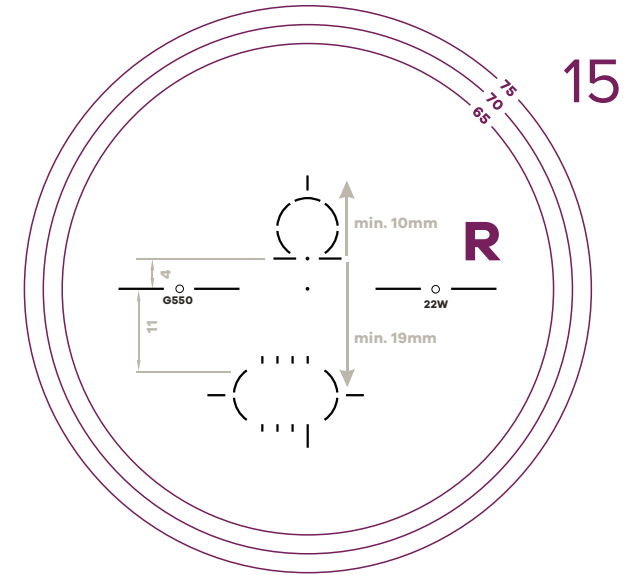

11

Corridor Length GG1 = 11mm GG3 = 13mm

Engravings	1.50	1.53	1.59	1.60	1.67	1.74
LC ELITE 2 BSP 11	GG11	GG1X	GG1P	GG13	GG15	GG17
LC ELITE 2 BSP 13	GG31	GG3X	GG3P	GG33	GG35	GG37

13

*Due to the nature of how the lenses are produced, actual room for cutout may be shown-inset values may vary.

15

Corridor Length GG5 = 15mm GG7 = 17mm

Engravings	1.50	1.53	1.59	1.60	1.67	1.74
LC ELITE 2 BSP 15	GG51	GG5X	GG5P	GG53	GG55	GG57
LC ELITE 2 BSP 17	GG71	GG7X	GG7P	GG73	GG75	GG77

17

*Due to the nature of how the lenses are produced, actual room for cutout may be shown-inset values may vary.