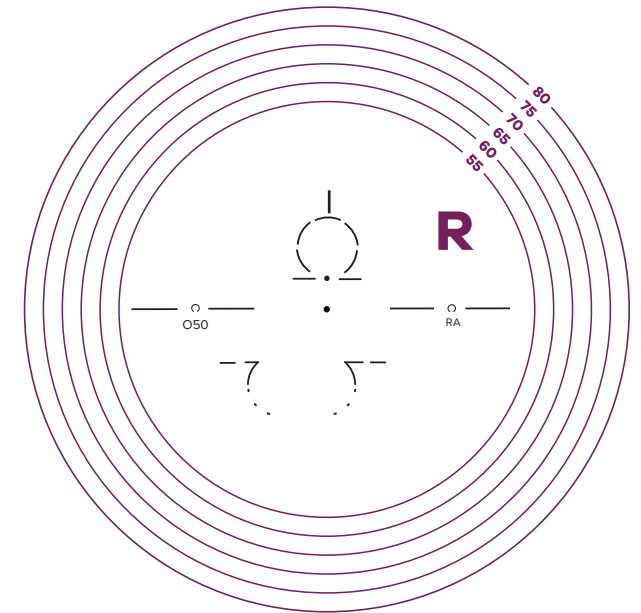

Engravings	1.50	1.53	1.59	1.60	1.67	1.74
LC MEDIA 5/8	O50	O53	O59	O60	O67	O74

A = LC Media 5   B = LC Media 8   R = Right Eye   L = Left Eye

Centering: Center the lens according to the monocular distance PD and make sure that the marking line overlaps the center of the pupil when looking straight in horizontal (zero) distance direction.

Required ordering data: Measured prescription for distance refraction and the choice of required vertical support level LC Media 5/8.

LC Media 5/8 are enhanced, everyday single vision lenses; however, they should be blocked and finished similar to progressive lenses.

LC MEDIA 5/8

Engravings	1.50	1.53	1.59	1.60	1.67	1.74
LC COMPU 40 / 60	P50	P53	P59	P60	P67	P74

LC COMPU 40 / 60