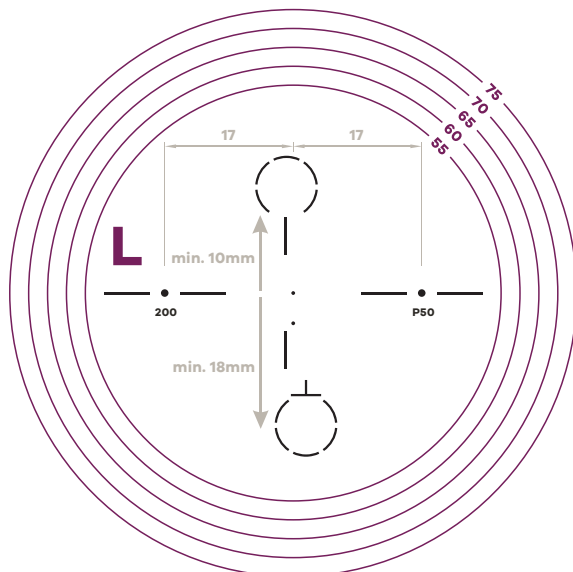

Engravings	1.50	1.53	1.59	1.60	1.67	1.74
LC MEDIA 5/8	O50	O53	O59	O60	O67	O74

A = LC Media 5    B = LC Media 8    R = Right Eye    L = Left Eye

**Centering:** Center the lens according to the monocular distance PD and make sure that the marking line overlaps the center of the pupil when looking straight in horizontal (zero) distance direction.

**Required ordering data:** Measured prescription for distance refraction and the choice of required vertical support level LC Media 5/8.

LC Media 5/8 are enhanced, everyday single vision lenses; however, they should be blocked and finished similar to progressive lenses.

## LC MEDIA 5/8

Engravings	1.50	1.53	1.59	1.60	1.67	1.74
LC COMPU 40 / 60	P50	P53	P59	P60	P67	P74

## LC COMPU 40 / 60

Minimum Fitting Height = 18mm