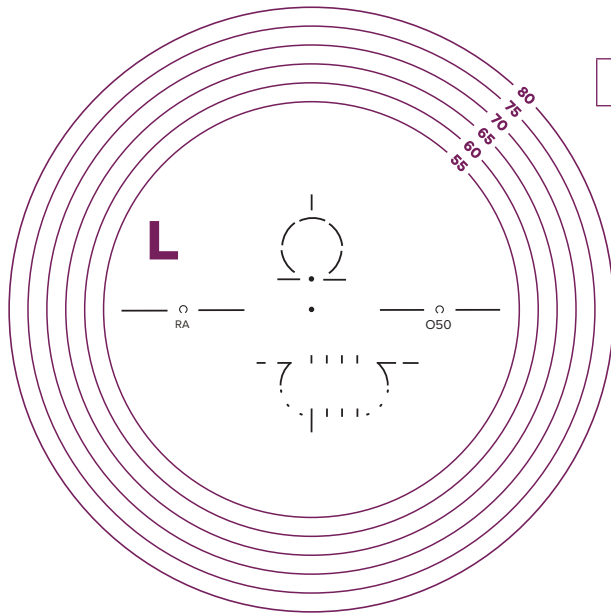

Engravings	1.50	1.53	1.59	1.60	1.67	1.74
LC MEDIA 5/8	O50	O53	O59	O60	O67	O74

A = LC Media 5   B = LC Media 8   R = Right Eye   L = Left Eye

Centering: Center the lens according to the monocular distance PD and make sure that the marking line overlaps the center of the pupil when looking straight in horizontal (zero) distance direction.

Required ordering data: Measured prescription for distance refraction and the choice of required vertical support level LC Media 5/8.

LC Media 5/8 are enhanced, everyday single vision lenses; however, they should be blocked and finished similar to progressive lenses.

LC MEDIA 5/8

Engravings	1.50	1.53	1.59	1.60	1.67	1.74
LC COMPU 40 / 60	P50	P53	P59	P60	P67	P74

LC COMPU 40 / 60