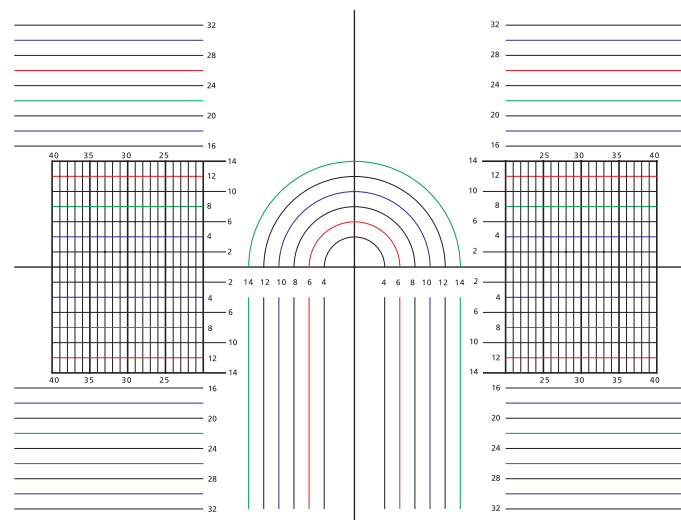

Minimum Fitting Height = 18mm