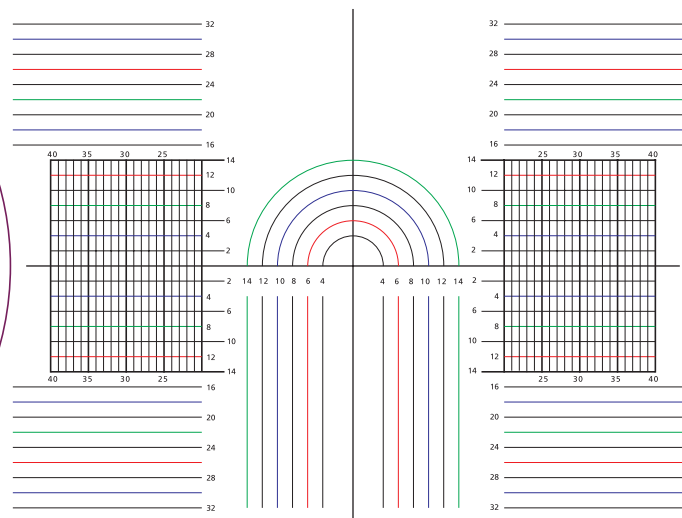

LC ELITE 3 HD

22F = Front Add. 2.25

E3 = LC ELITE 3 N = Near D = Distance B = Balance

11mm	11 = 1.50	1X = 1.53	13 = 1.60	15 = 1.67	17 = 1.74
12mm	21 = 1.50	2X = 1.53	23 = 1.60	25 = 1.67	27 = 1.74
13mm	31 = 1.50	3X = 1.53	33 = 1.60	35 = 1.67	37 = 1.74
14mm	41 = 1.50	4X = 1.53	43 = 1.60	45 = 1.67	47 = 1.74

11-12mm

13-14mm