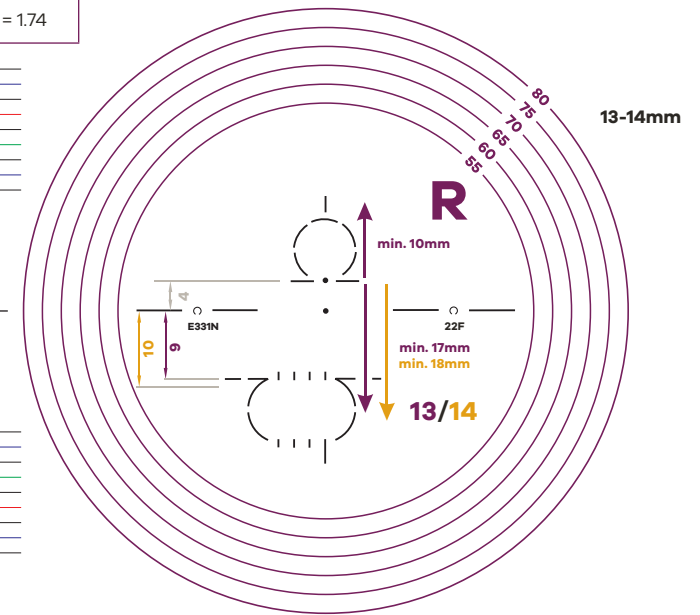

LC ELITE 3 HD

22F = Front Add. 2.25

E3 = LC ELITE 3 N = Near D = Distance B = Balance

11mm	11 = 1.50	1X = 1.53	13 = 1.60	15 = 1.67	17 = 1.74
12mm	21 = 1.50	2X = 1.53	23 = 1.60	25 = 1.67	27 = 1.74
13mm	31 = 1.50	3X = 1.53	33 = 1.60	35 = 1.67	37 = 1.74
14mm	41 = 1.50	4X = 1.53	43 = 1.60	45 = 1.67	47 = 1.74

11-12mm

13-14mm