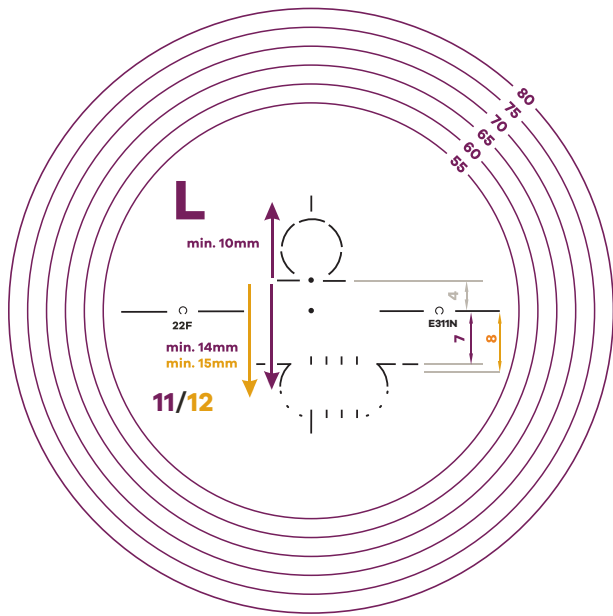

LC ELITE 3 HD

22F = Front Add. 2.25

E3 = LC ELITE 3 N = Near D = Distance B = Balance

11mm	11 = 1.50	1X = 1.53	13 = 1.60	15 = 1.67	17 = 1.74
12mm	21 = 1.50	2X = 1.53	23 = 1.60	25 = 1.67	27 = 1.74
13mm	31 = 1.50	3X = 1.53	33 = 1.60	35 = 1.67	37 = 1.74
14mm	41 = 1.50	4X = 1.53	43 = 1.60	45 = 1.67	47 = 1.74

11-12mm

13-14mm