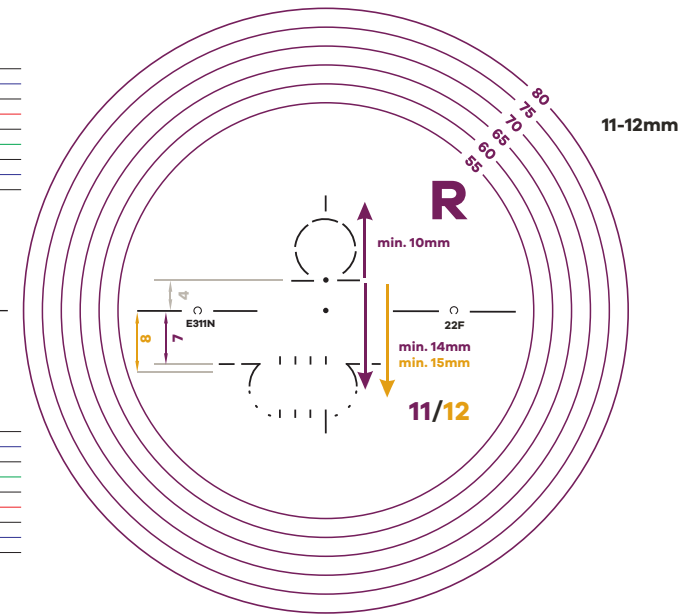

LC ELITE 3 HD

22F = Front Add. 2.25

E3 = LC ELITE 3 N = Near D = Distance B = Balance

11mm	11 = 1.50	1X = 1.53	13 = 1.60	15 = 1.67	17 = 1.74
12mm	21 = 1.50	2X = 1.53	23 = 1.60	25 = 1.67	27 = 1.74
13mm	31 = 1.50	3X = 1.53	33 = 1.60	35 = 1.67	37 = 1.74
14mm	41 = 1.50	4X = 1.53	43 = 1.60	45 = 1.67	47 = 1.74

11-12mm

13-14mm