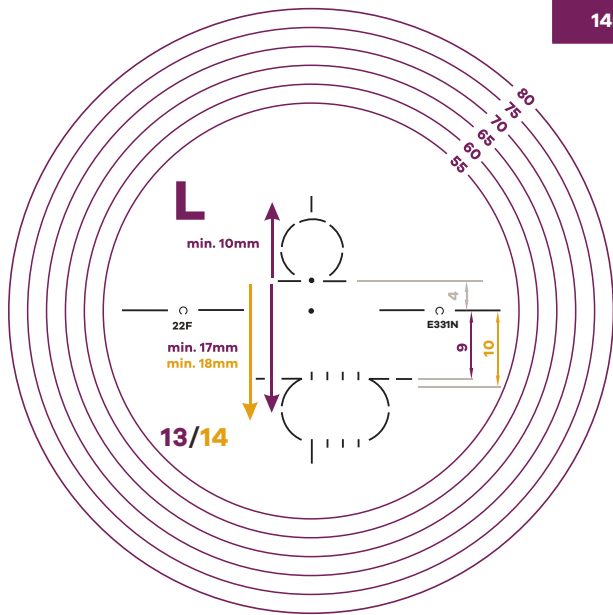

LC ELITE 3 HD

22F = Front Add. 2.25

E3 = LC ELITE 3 N = Near D = Distance B = Balance

11mm	11 = 1.50	1X = 1.53	13 = 1.60	15 = 1.67	17 = 1.74
12mm	21 = 1.50	2X = 1.53	23 = 1.60	25 = 1.67	27 = 1.74
13mm	31 = 1.50	3X = 1.53	33 = 1.60	35 = 1.67	37 = 1.74
14mm	41 = 1.50	4X = 1.53	43 = 1.60	45 = 1.67	47 = 1.74

11-12mm

13-14mm