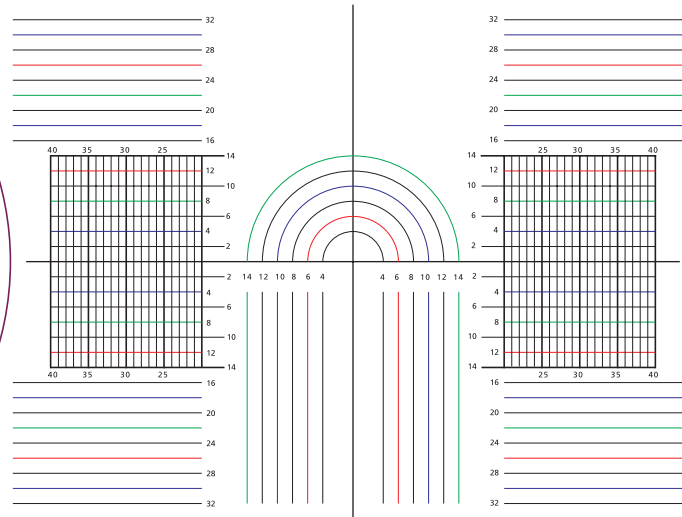

LC ELITE 3 HD

22F = Front Add. 2.25

E3 = LC ELITE 3 N = Near D = Distance B = Balance

11mm	11 = 1.50	1X = 1.53	13 = 1.60	15 = 1.67	17 = 1.74
12mm	21 = 1.50	2X = 1.53	23 = 1.60	25 = 1.67	27 = 1.74
13mm	31 = 1.50	3X = 1.53	33 = 1.60	35 = 1.67	37 = 1.74
14mm	41 = 1.50	4X = 1.53	43 = 1.60	45 = 1.67	47 = 1.74

11-12mm

13-14mm