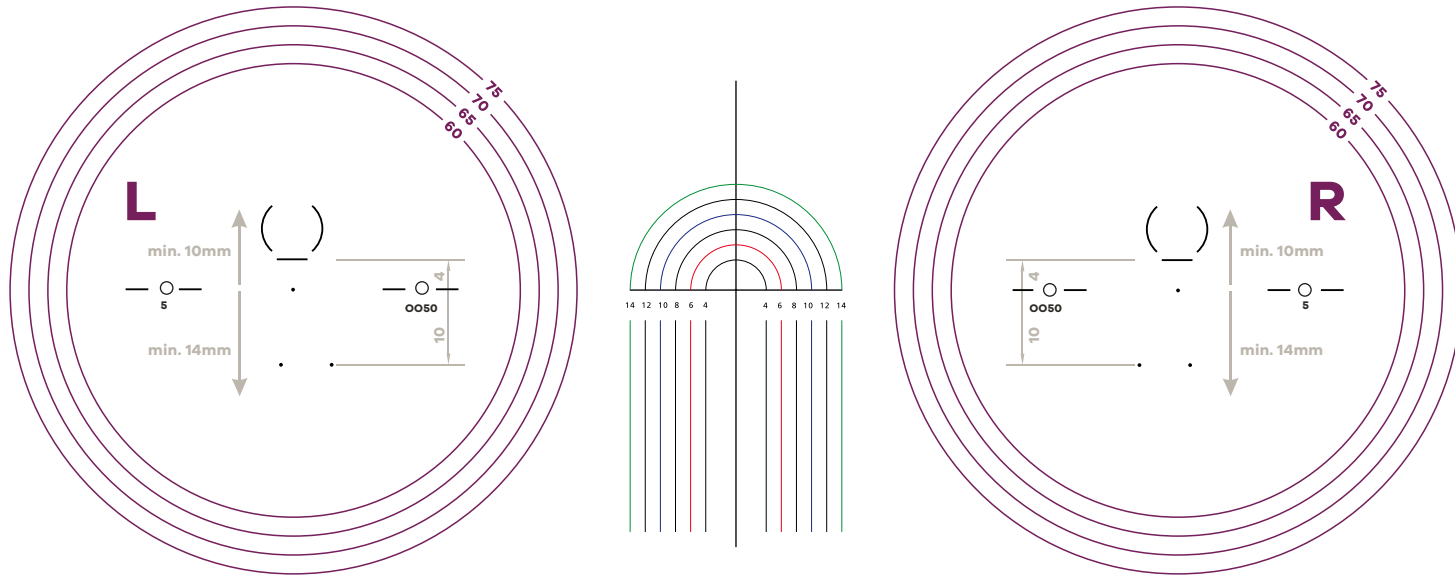

Centering: Center LC Media III lenses according to the monocular distance PD and measure at pupil center when looking straight ahead in horizontal (zero) distance direction.

Required ordering data: Refracted prescription for distance and the choice of required support level LC Media III 5, LC Media III 9 or LC Media III 13.

OO = LC Media III	5, 9, 13 = Powerboost	5 = +0.57D	9 = +0.95D	13 = +1.32D
-------------------	-----------------------	------------	------------	-------------