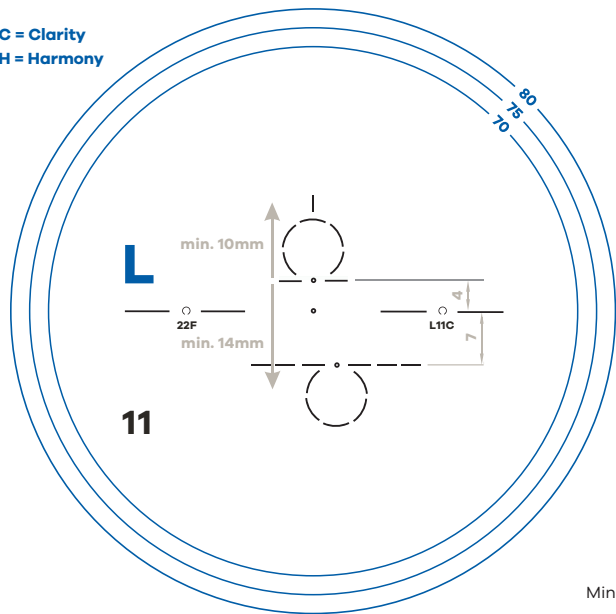

L43C = Clarity
L43H = Harmony

Minimum Fitting Height: 18mm • Corridor Length: 14mm • Minimum "B" Measurement: 28mm

LIFESTYLE

2

Materials	1 = 1.50	X = 1.53	P = 1.59	3 = 1.60	5 = 1.67	7 = 1.74
-----------	----------	----------	----------	----------	----------	----------

L11C = Clarity
L11H = Harmony

Minimum Fitting Height: 14mm • Corridor Length: 11mm • Minimum "B" Measurement: 24mm

LIFESTYLE

CD 2