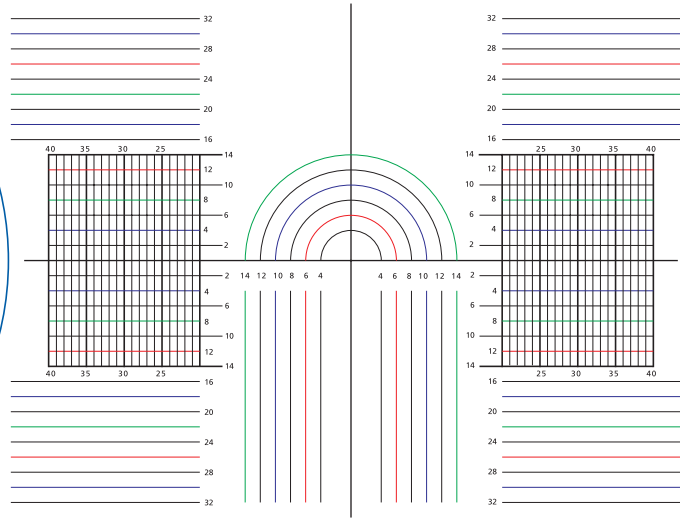

L43C = Clarity
L43H = Harmony

Minimum Fitting Height: 18mm • Corridor Length: 14mm • Minimum "B" Measurement: 28mm

LIFESTYLE

2

Materials	1 = 1.50	X = 1.53	P = 1.59	3 = 1.60	5 = 1.67	7 = 1.74
-----------	----------	----------	----------	----------	----------	----------

L11C = Clarity
L11H = Harmony

Minimum Fitting Height: 14mm • Corridor Length: 11mm • Minimum "B" Measurement: 24mm

LIFESTYLE

CD 2