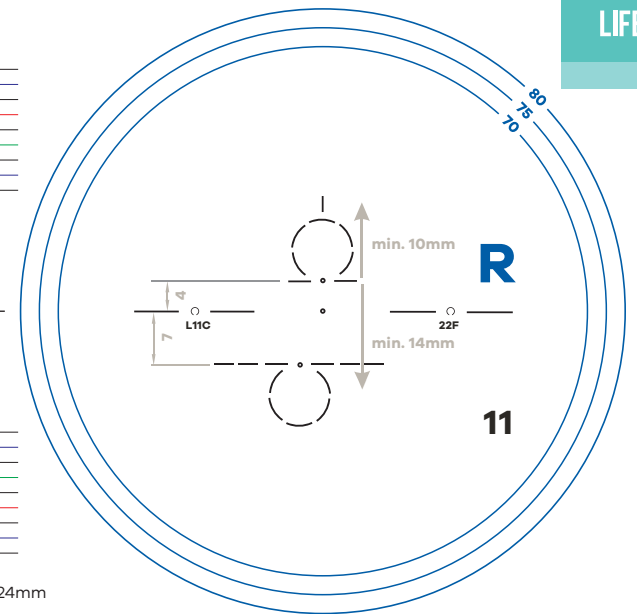

L43C = Clarity
L43H = Harmony

Minimum Fitting Height: 18mm • Corridor Length: 14mm • Minimum "B" Measurement: 28mm

LIFESTYLE

2

Materials	1 = 1.50	X = 1.53	P = 1.59	3 = 1.60	5 = 1.67	7 = 1.74
-----------	----------	----------	----------	----------	----------	----------

L11C = Clarity
L11H = Harmony

Minimum Fitting Height: 14mm • Corridor Length: 11mm • Minimum "B" Measurement: 24mm

LIFESTYLE

CD 2