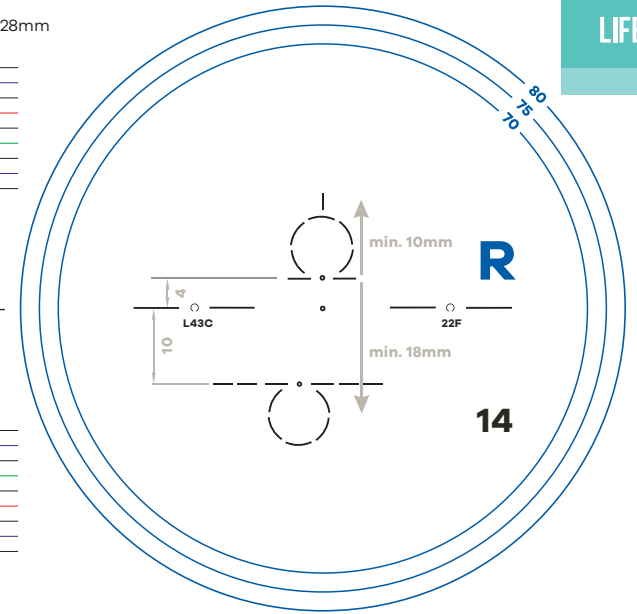

L43C = Clarity
L43H = Harmony

Minimum Fitting Height: 18mm • Corridor Length: 14mm • Minimum "B" Measurement: 28mm

LIFESTYLE

2

Materials	1 = 1.50	X = 1.53	P = 1.59	3 = 1.60	5 = 1.67	7 = 1.74
-----------	----------	----------	----------	----------	----------	----------

L11C = Clarity
L11H = Harmony

Minimum Fitting Height: 14mm • Corridor Length: 11mm • Minimum "B" Measurement: 24mm

LIFESTYLE

CD 2