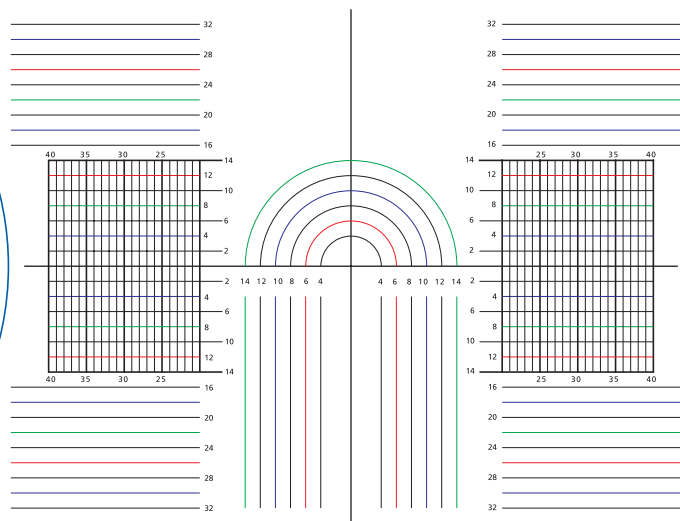

L43C = Clarity
L43H = Harmony

Minimum Fitting Height: 18mm • Corridor Length: 14mm • Minimum "B" Measurement: 28mm

LIFESTYLE

2

Materials	1 = 1.50	X = 1.53	P = 1.59	3 = 1.60	5 = 1.67	7 = 1.74
-----------	----------	----------	----------	----------	----------	----------

L11C = Clarity
L11H = Harmony

Minimum Fitting Height: 14mm • Corridor Length: 11mm • Minimum "B" Measurement: 24mm

LIFESTYLE

CD 2