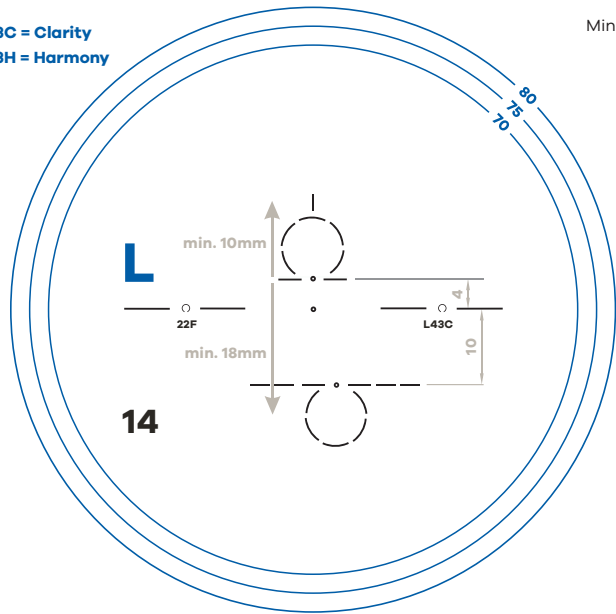

L43C = Clarity
L43H = Harmony

Minimum Fitting Height: 18mm • Corridor Length: 14mm • Minimum "B" Measurement: 28mm

LIFESTYLE

2

Materials	1 = 1.50	X = 1.53	P = 1.59	3 = 1.60	5 = 1.67	7 = 1.74
-----------	----------	----------	----------	----------	----------	----------

L11C = Clarity
L11H = Harmony

Minimum Fitting Height: 14mm • Corridor Length: 11mm • Minimum "B" Measurement: 24mm

LIFESTYLE

CD 2